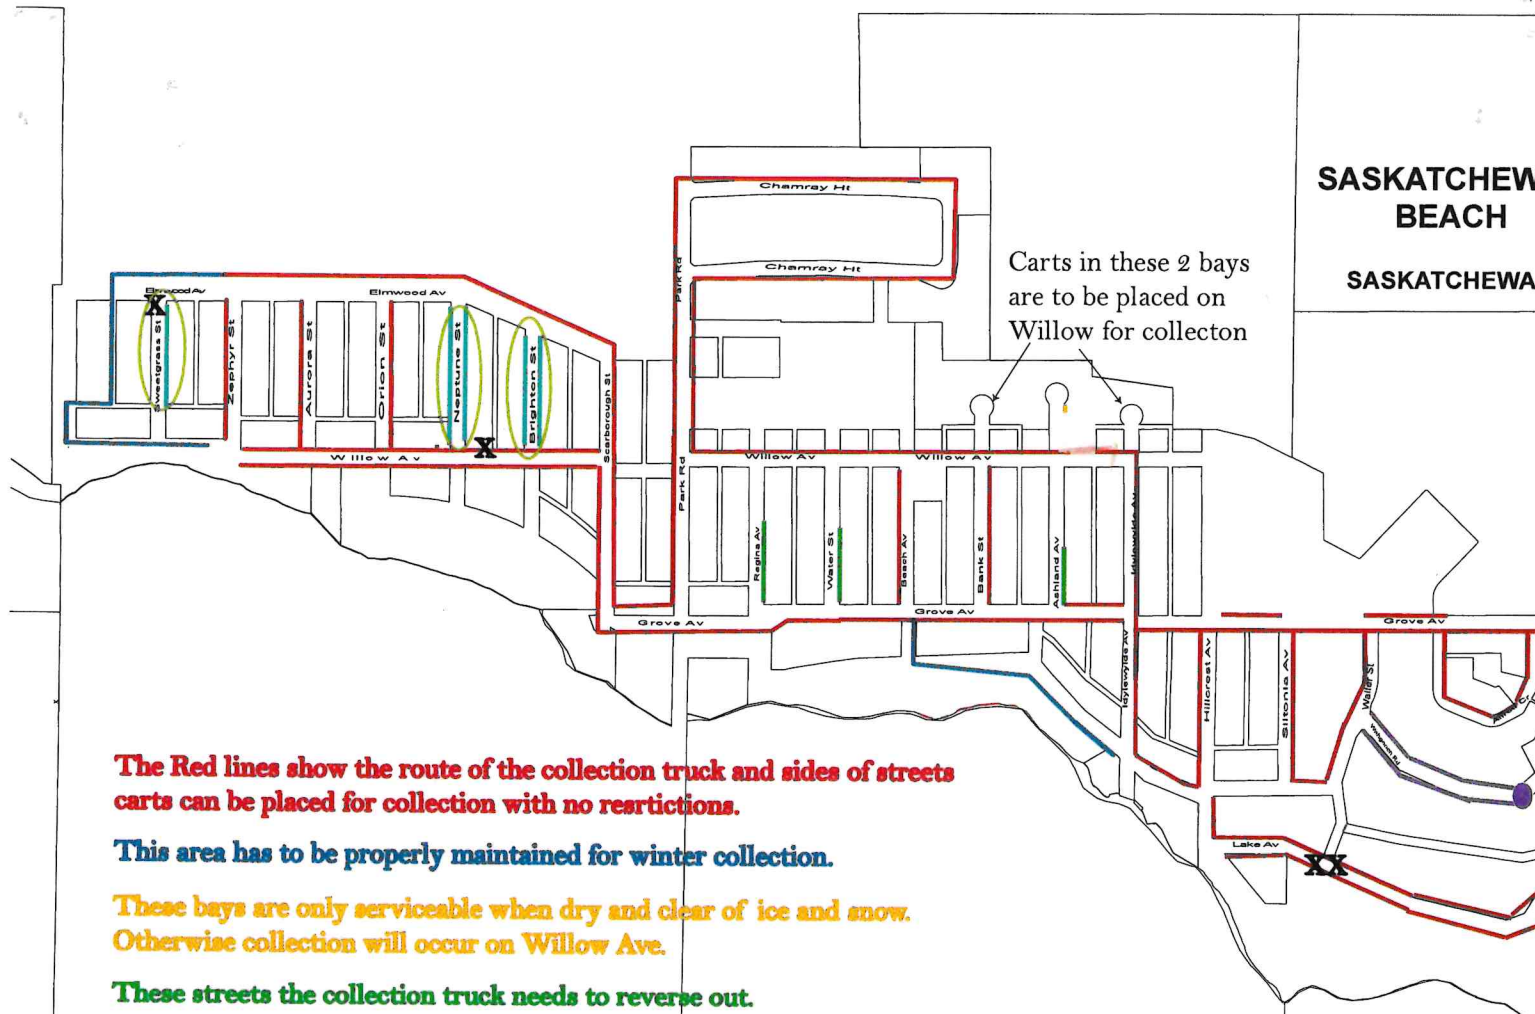

**SASKATCHEW
BEACH
SASKATCHEWA**

The Red lines show the route of the collection truck and sides of streets carts can be placed for collection with no restrictions.

This area has to be properly maintained for winter collection.

These bays are only serviceable when dry and clear of ice and snow. Otherwise collection will occur on Willow Ave.

These streets the collection truck needs to reverse out.

Not a through road, carts not on accessible stretch need to be placed at turn around location. The symbol "●" indicates this area must be maintained as turn around spots to continue service.

Neptune, Brighton, Sweet grass and Lilly are not serviced by carts, residents are asked to use the Front End bins provided. Please refer to the "X" as location of these bins.

9/9/14 revision